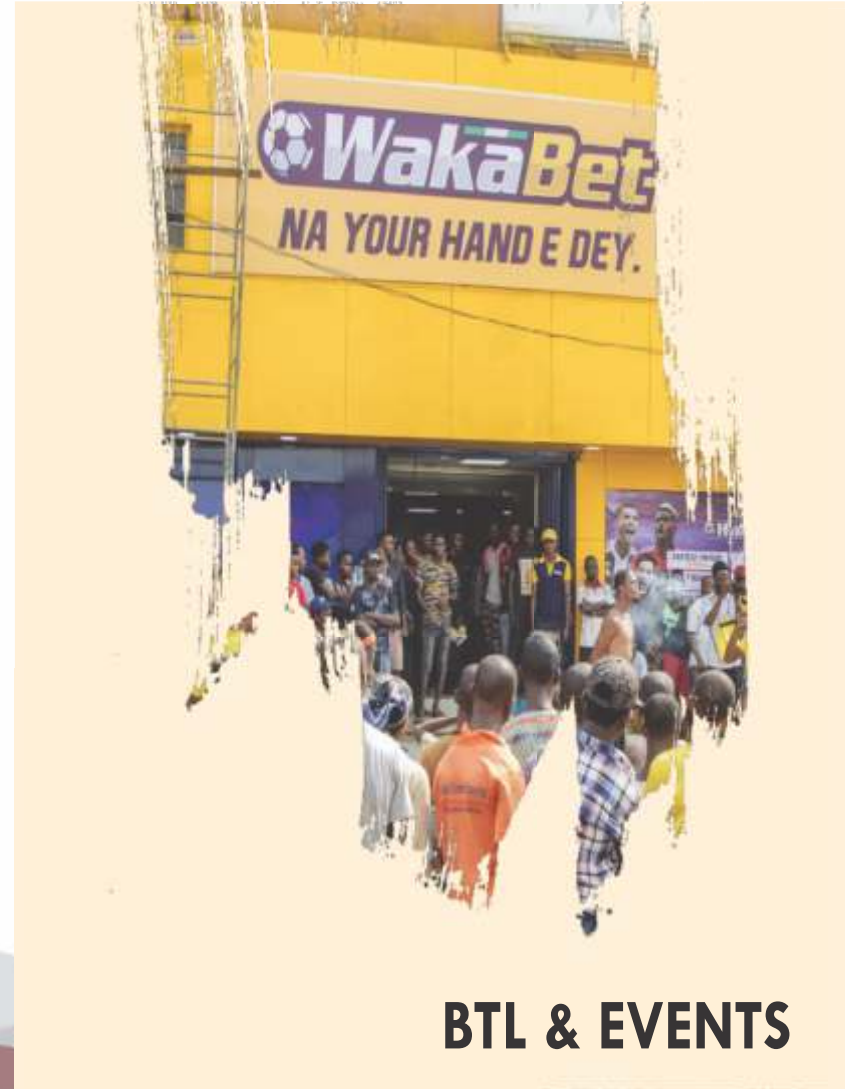

DUO SIGNATURE

BRANDING WITH A NICHE OF DIFFERENCE

Our Business

POSM SOLUTIONS

BTL & EVENTS

Our Mission

To provide corporate clients with their brand building and awareness creation needs to penetrate and leverage market shares in their respective demographical markets.